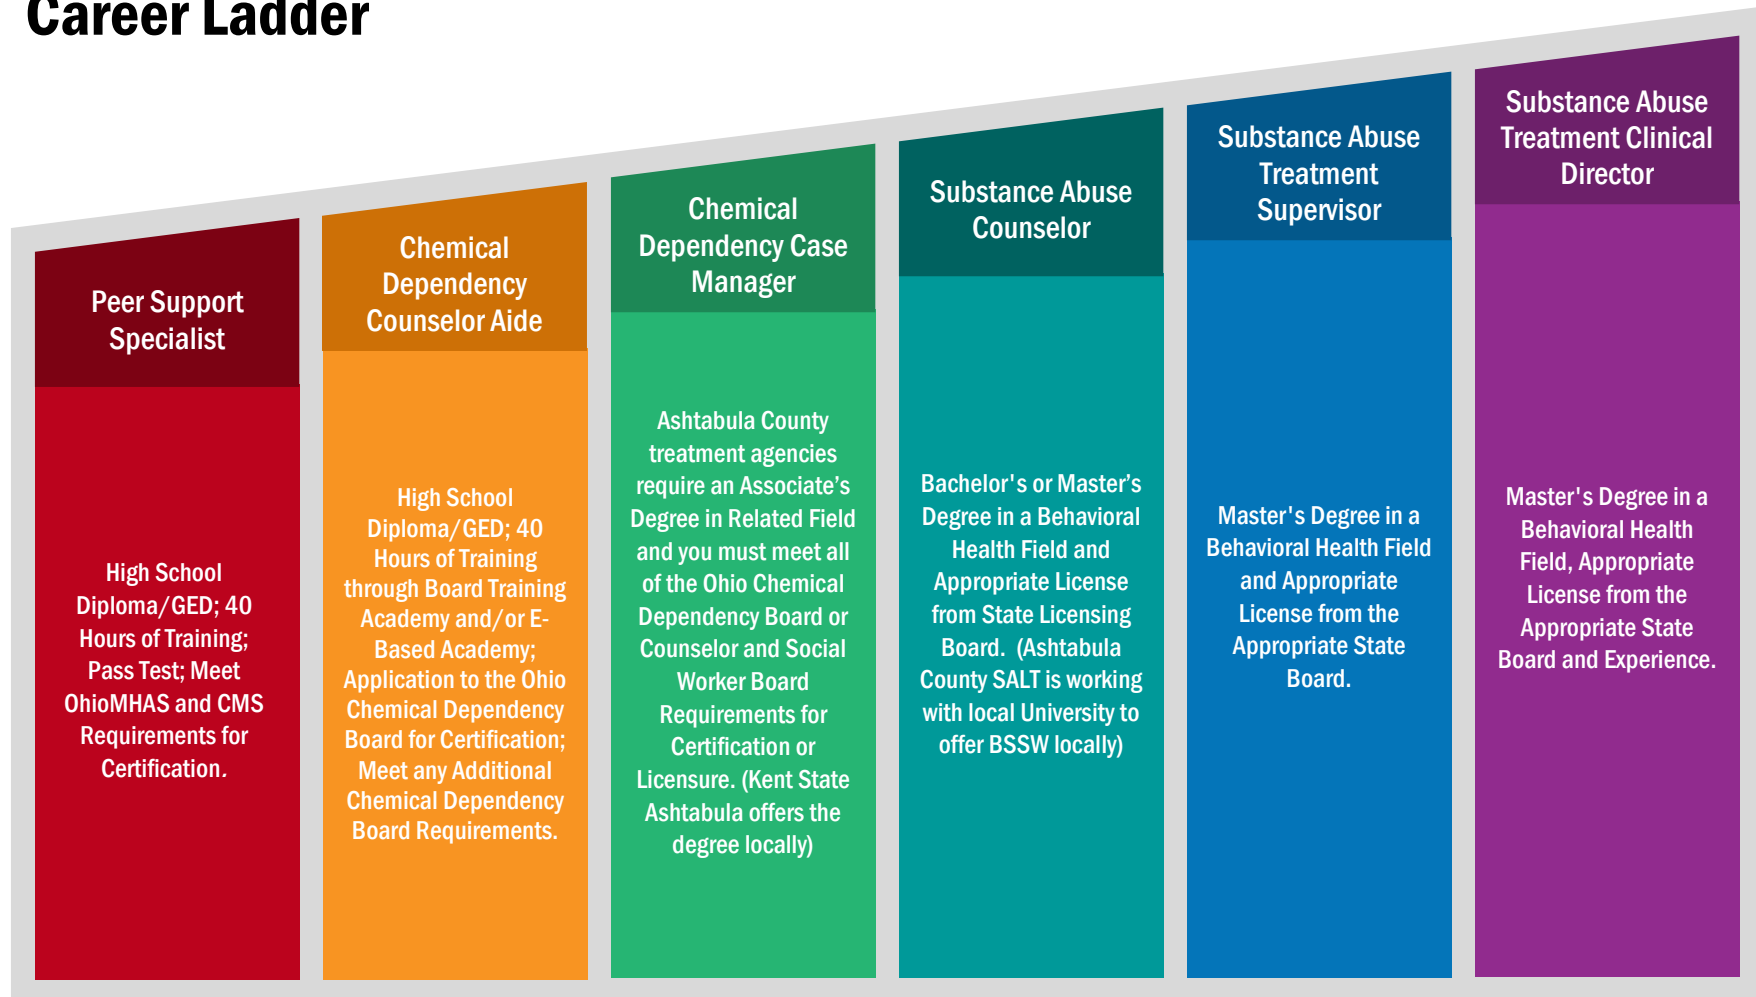

# Substance Abuse Treatment Career Ladder

### Helpful Links:

Ohio MHAS Peer Support - <https://mha.ohio.gov/wps/portal/gov/mha/community-partners/peer-supporters>

Ohio Counselor, Social Worker and Marriage and Family Therapist Board - <https://cswmft.ohio.gov/wps/portal/gov/cswmft/get-licensed>